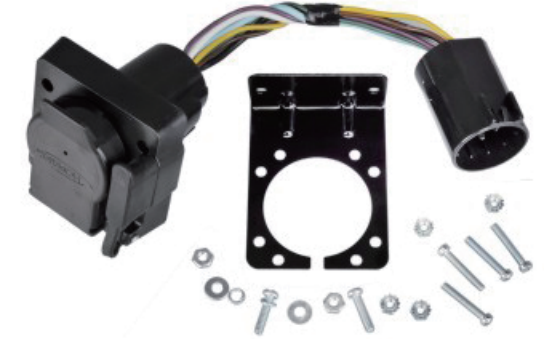

JH263-B
Cable with Socket and Accessory bag with Iron plate