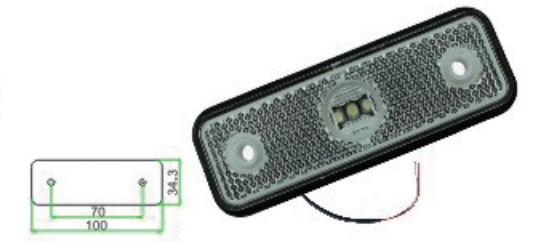

JH135-C
LED Marker light,
color white