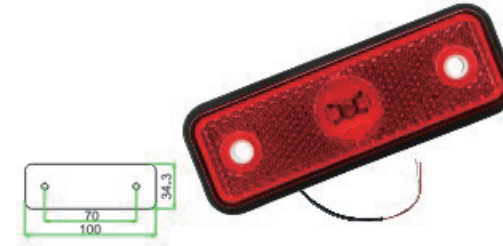

JH135-A
LED Marker Light,
color red