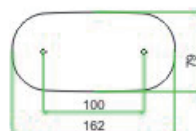

Jh189
LED Tail Light (RIGHT or LEFT)