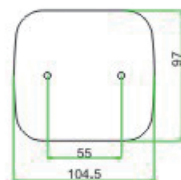

JH107-A
Euro style trailer and truck tail light

- Rear position/Direction indicator/Stop/ License plate
- Bulb type: P21/5W & P21W
- E11-approval