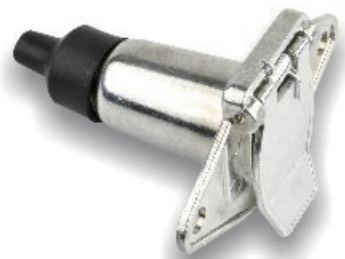

AUSTRALIA TRAILER CONNECTOR STYLE

Tel:0574-62078760 www.nb-jiahui.com www.cn-jiahui.com

Tel:86-574-62078760 www.cn-jiahui.com www.nb-jiahui.com

AMERICAN PRODUCTS

JH031-B
7Pin Small Metal Plug

JH032
7Pin Small Metal Socket