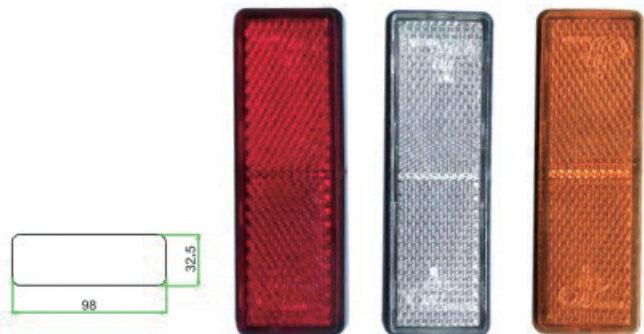

JH 109-A/B/C
Rectangular Reflector with ADR&E-Mark certificate white/amber/red