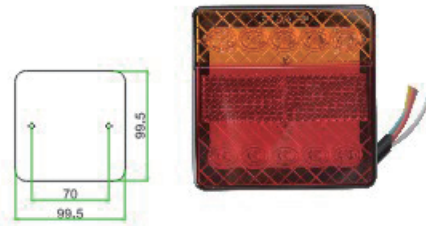

Tel:0574-62078760 www.nb-jiahui.com www.cn-jiahui.com

Tel:86-574-62078760 www.cn-jiahui.com www.nb-jiahui.com

TRAILER LAMP

JH131-A
LED Tail Light

- Rear position/Indicator/Stop/Reflector
- Stop: 5 leds/1.2W
- Position: 5 leds/0.3W
- Indicator: 5 leds/1.2W
- Voltage: 12V
- IP Class: IP67
- E11-approval