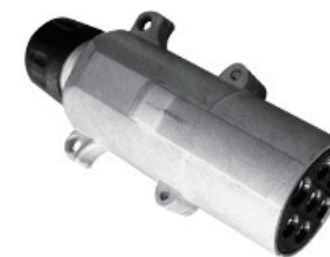

JH011-C
24V 7Pin Metal Plug, N type