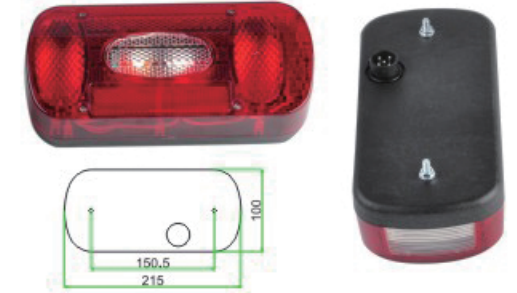

- Bulb type: P21W
- E-Mark approval

JH601
LED Tail Light

- Rear position/Indicator/Stop
- IP Class: IP67
- Voltage: 12-24V
- E11-approval

JH602-A/B(Left & Right)
Euro style trailer and truck tail light

- Rear position/Direction Indicator/Stop/Reversing/
Fog/Triangle reflector/Number plates
- Voltage: 12-24V
- Bulb type: P21W&PY21W&P21/5W&C5W
- E11-approval