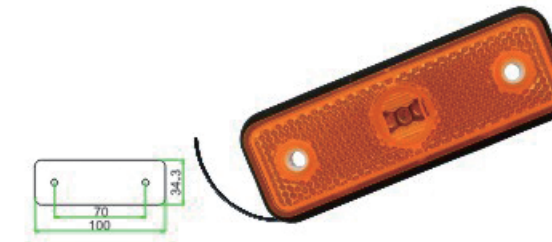

JH135-B
LED Marker Light,
color yellow