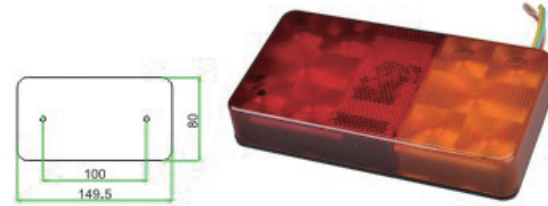

JH203
LED Tail Light

- Rear position/Indicator/Stop/Reflector
- Stop: 5 leds / 1.2W
- Position: 5 leds / 0.2W
- Indicator: 5 leds / 1.2W
- Voltage: 12V
- IP Class: IP67
- E11-approval