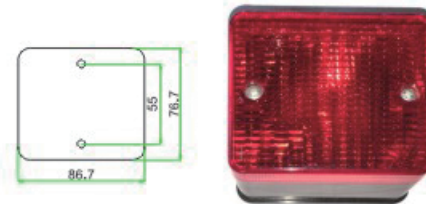

JH116-B
Fog Light

- Bulb type: P21W
- E-Mark approval