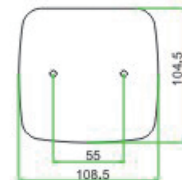

- Rear position/Indicator/Stop/Reflector/ License plate
- Stop: 10 leds/2.5W
- Position: 10 leds/0.5W
- Indicator: 10 leds/2.5W
- License plate: 6 leds/0.5W
- Voltage: 12V
- IP Class: IP67
- E11-approval

JH606 (Left & Right)
Euro style trailer and truck tail light with LED

- Rear position/Direction Indicator/Stop/Reversing/ Fog/Triangle reflector/Number plates
- Voltage: 12-24V
- IP 67
- E57-approval