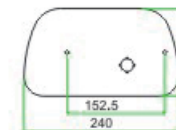

- Rear position/Indicator/Stop/Reflector/ License plate
- Stop: 10 leds/2.5W
- Position: 10 leds/0.5W
- Indicator: 10 leds/2.5W
- License plate: 6 leds/0.5W
- Voltage: 12V
- IP Class: IP67
- E11-approval

JH606 (Left & Right)
Euro style trailer and truck tail light with LED

- Rear position/Direction Indicator/Stop/Reversing/ Fog/Triangle reflector/Number plates
- Voltage: 12-24V
- IP 67
- E57-approval