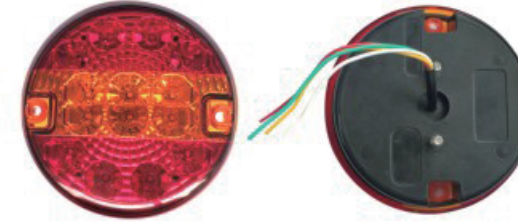

JH145
LED Tail Light

- Rear position/Indicator/Stop/Reflector/
License plate
- IP Class: IP67

JH116-A
LED Fog Light

- LED Fog Light
- 12 leds/2.4W
- Voltage: 12V
- IP Class: IP67
- E11-approval

JH116-B
Fog Light

- Bulb type: P21W
- E-Mark approval

JH601
LED Tail Light

- Rear position/Indicator/Stop
- IP Class: IP67
- Voltage: 12-24V
- E11-approval

JH602-A/B(Left & Right)
Euro style trailer and truck tail light

- Rear position/Direction Indicator/Stop/Reversing/
Fog/Triangle reflector/Number plates
- Voltage: 12-24V
- Bulb type: P21W&PY21W&P21/5W&C5W
- E11-approval