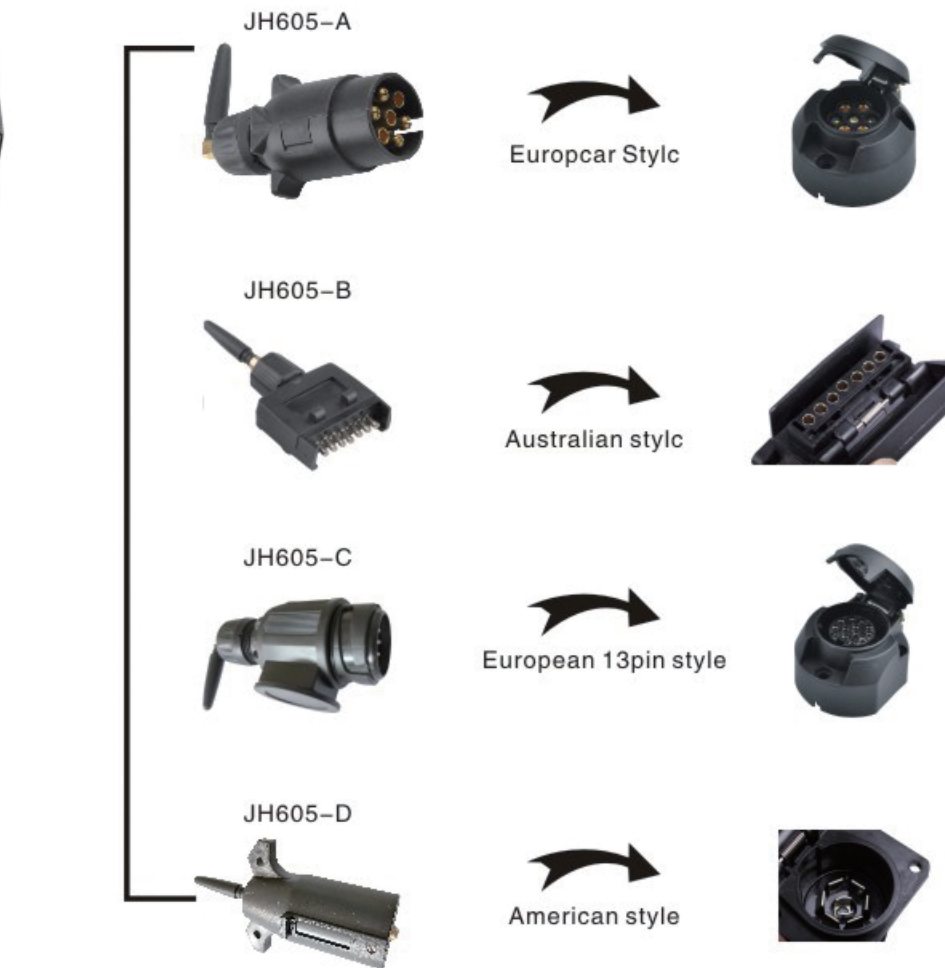

EUROPEAN TRAILER
CONNECTOR STYLE

Tel:0574-62078760 www.nb-jiahui.com www.cn-jiahui.com

Tel:86-574-62078760 www.cn-jiahui.com www.nb-jiahui.com

- Rear position/Indicator/Stop/Reflector/
License plate
- Stop: 10 leds/2.5W
- Position: 10 leds/0.5W
- Indicator: 10 leds/2.5W
- License plate: 5 leds/0.5W
- Voltage: 12V
- IP Class: IP07
- E-Mark