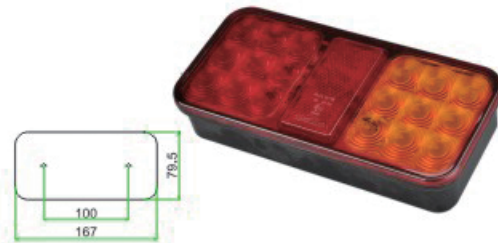

JH145
LED Tail Light

- Rear position/Indicator/Stop/Reflector/
  License plate
- IP Class: IP67