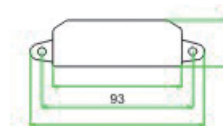

Tel:0574-62078760 www.nb-jiahui.com www.cn-jiahui.com

Tel:0574-62078760 www.nb-jiahui.com www.cn-jiahui.com

TRAILER LAMP

- Rear position/Indicator/Stop/Reflector/ License plate
- Stop: 5 leds/0.8W
- Position: 5 leds/0.6W
- Indicator: 5 leds/0.8W
- License plate: 8 leds/0.6W
- Voltage: 12V or 12-24V
- IP Class: IP67
- E11-approval

- Rear position/Direction indicator/Stop/ License plate
- Bulb type: P21/5W & P21W
- E11-approval

- Rear position/Indicator/Stop/Reflector/ License plate
- Stop: 10 leds/2.5W
- Position: 10 leds/0.5W
- Indicator: 10 leds/2.5W
- License plate: 6 leds/0.5W
- Voltage: 12V
- IP Class: IP67
- E11-approval

- Rear position/Direction Indicator/Stop/Reversing/ Fog/Triangle reflector/Number plates
- Voltage: 12-24V
- IP 67
- E57-approval

- Rear position/Indicator/Stop/Reflector/ License plate
- Stop: 7 leds/1.5W
- Position: 7 leds/0.3W
- Indicator: 7 leds/1.5W
- License plate: 4 leds/0.3W
- Voltage: 12V
- IP Class: Ip67
- E11-approval

- Rear position/Indicator/Stop/Reflector/ License plate
- Stop: 7 leds/1.5W
- Position: 7 leds/0.3W
- Indicator: 7 leds/1.5W
- License plate: 4 leds/0.3W
- Voltage: 12V
- IP Class: IP67
- E11-approval

- 6 leds / 1.0W
- Voltage: 12V-24V
- IP Class: IP67
- E11-approval

- 6 leds / 1.0W
- Voltage: 12V-24V
- IP Class: IP67
- E11-approval