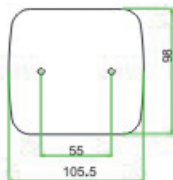

- Rear position/Indicator/Stop/Reflector/ License plate
- Stop: 5 leds/0.8W
- Position: 5 leds/0.6W
- Indicator: 5 leds/0.8W
- License plate: 8 leds/0.6W
- Voltage: 12V or 12-24V
- IP Class: IP67
- E11-approval