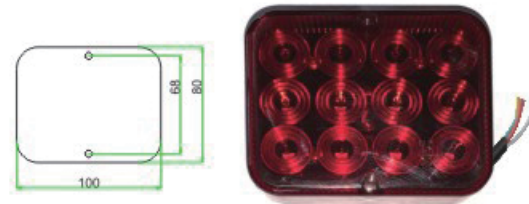

JH116-A
LED Fog Light

- LED Fog Light
- 12 leds/2.4W
- Voltage: 12V
- IP Class: IP67
- E11-approval