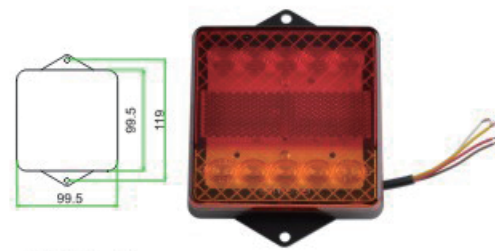

JH131-B
LED Tail Light

- Rear position/Indicator/Stop/Reflector
- Stop: 5 leds/1.2W
- Position: 5 leds/0.3W
- Indicator: 5 leds/1.2W
- Voltage: 12V
- IP Class: IP67
- E11-approval