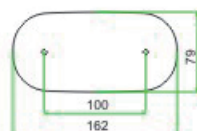

- Rear position/Indicator/Stop/Reflector/ License plate
- Stop: 7 leds/1.5W
- Position: 7 leds/0.3W
- Indicator: 7 leds/1.5W
- License plate: 4 leds/0.3W
- Voltage: 12V
- IP Class: IP67
- E11-approval

JH132-A
LED License plate Light